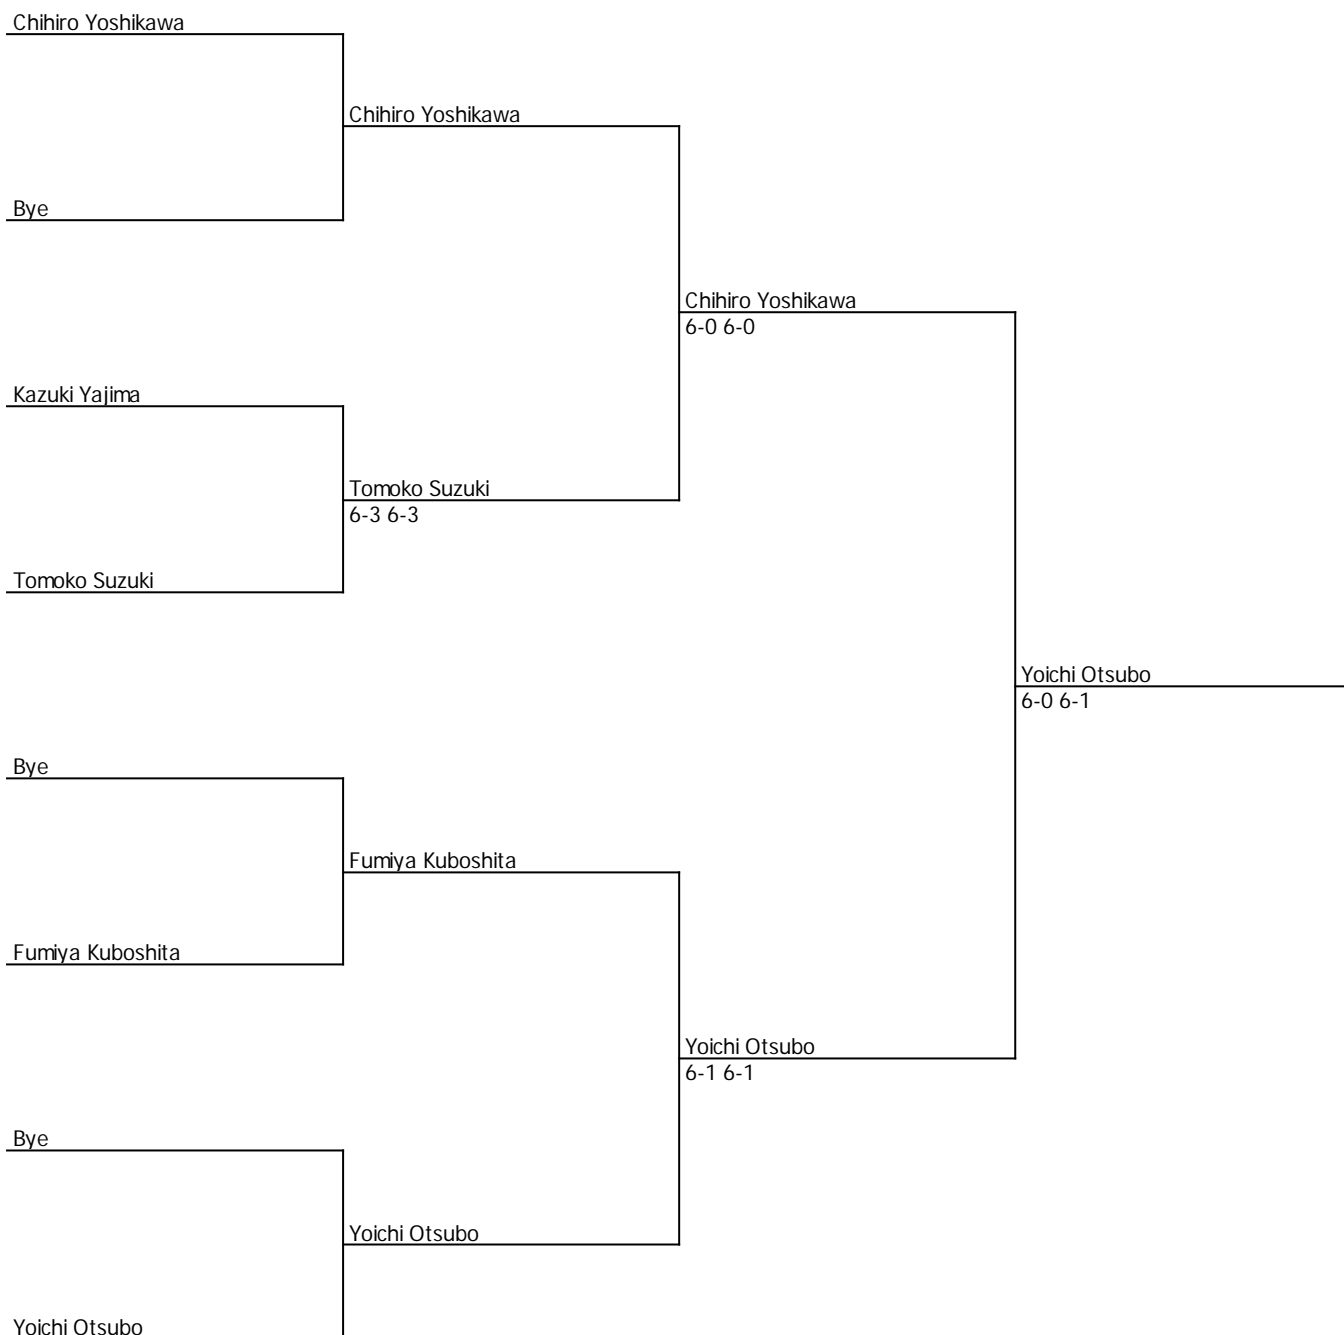

Kitakyushu Open

UNIQLO Wheelchair Tennis Tour

QS - QUAD SINGLES CONSOLATION
CONSOLATION

UNIQLO
WHEELCHAIR
TENNIS TOUR

Week of
03 MAR 2017

City, Country
Fukuoka, JPN

Tourn. Key
WC-ITFFS-JPN-01A-2017

ITF Referee
Yukiko Kawakami

Quarterfinals   Semifinals   Final   Winner

www.itftennis.com

	# Seeded Players	# Lucky Losers	Replacing	Draw date/time: 02 MAR 2017 17:01 Last Direct Acceptance
				Player representatives Chihiro Yoshikawa Fumiya Kuboshita
				Signature Yukiko Kawakami